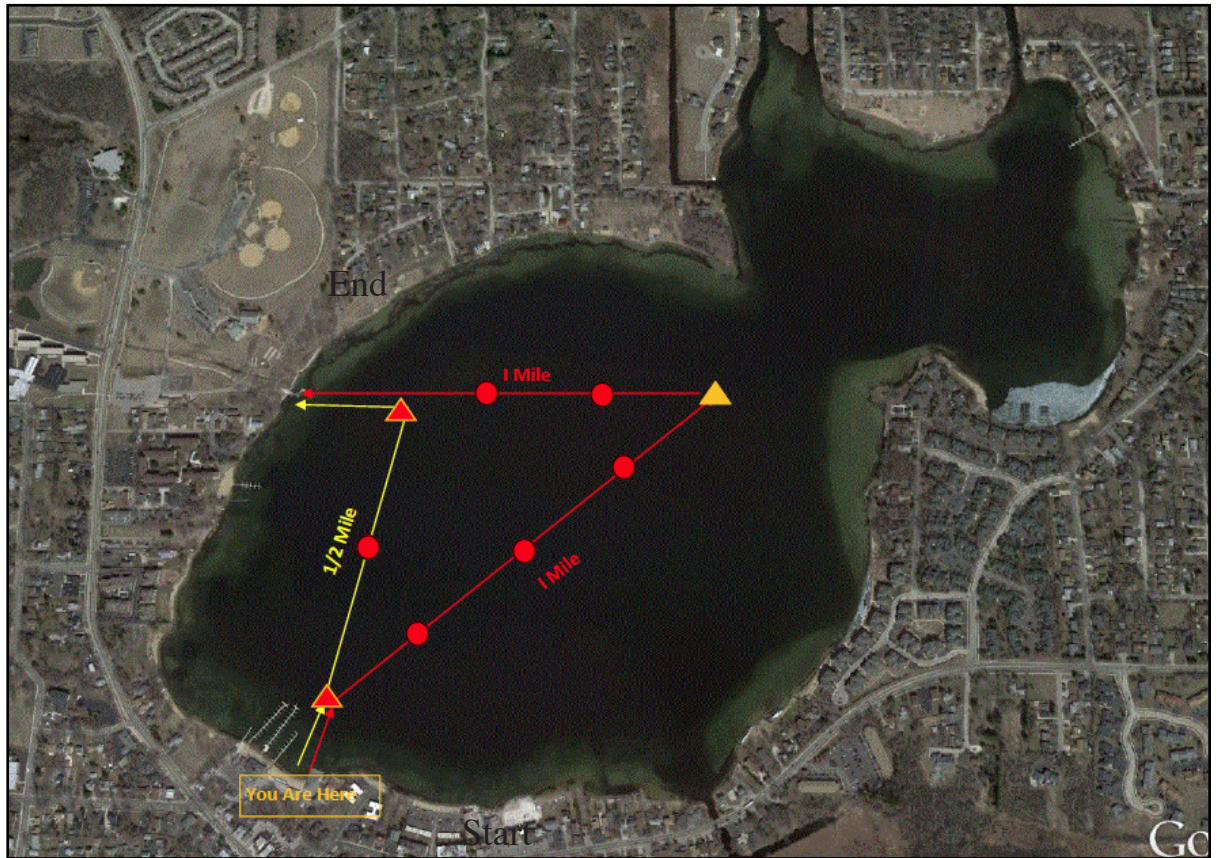

Wauconda Adult Olympic Triathlon Swim Course Map

Begins at Beach Park
Ends at Cook Park fishing pier

(Transportation will be provided from Cook Park to Beach Park
before the race.)

1 Mile

Cook Park 600 North Main Street, Wauconda, IL 60084
www.waucondaparks.com (847) 526-3610
Wauconda Park District

Wauconda Adult Olympic Triathlon Bike Course Map

Begin at Cook Park transition
Right onto North Main Street
Turns into North Old Rand Road
Slight right onto North Callanhan Road
Right onto West Old Gilmer Road
Right onto Gossell Road
Right North Garland Road
Slight left onto North Virginia Lane
Right onto North Gossell Road
Right onto North Fairfield Road
Right onto West Ivanhoe Road
Slight right onto West Ivanhoe Road
Right onto Old Rand Road/South Main Street
Right into Cook Park Bike Staton
Begin Run course

Double Loop **24 Miles**

Cook Park, 600 North Main Street, Wauconda, IL 60084
www.waucondaparks.com (847) 526-3610
Wauconda Park District

Wauconda Adult Olympic Triathlon Run Course Map

Exit transition
North on walking path to Garland Road
Right onto North Garland Road
Right onto Northshore Drive becomes Sheridan Drive
Sheridan turns into Ridge Avenue
Right onto Park Place
Left onto Lake Shore Drive
Right onto Lake Shore Blvd.
Left onto Highland Avenue
Turnaround after Foster Road
Right onto Lake Shore Blvd.
Left onto Lake Shore Drive
Right onto Park Place
Left on Ridge Avenue
Ridge turns into Sheridan Drive
Right onto Washington Avenue
Left onto Bonner Road
Left onto Old Rand Rd./Main Street
Left onto Cook Park parking lot to finish line