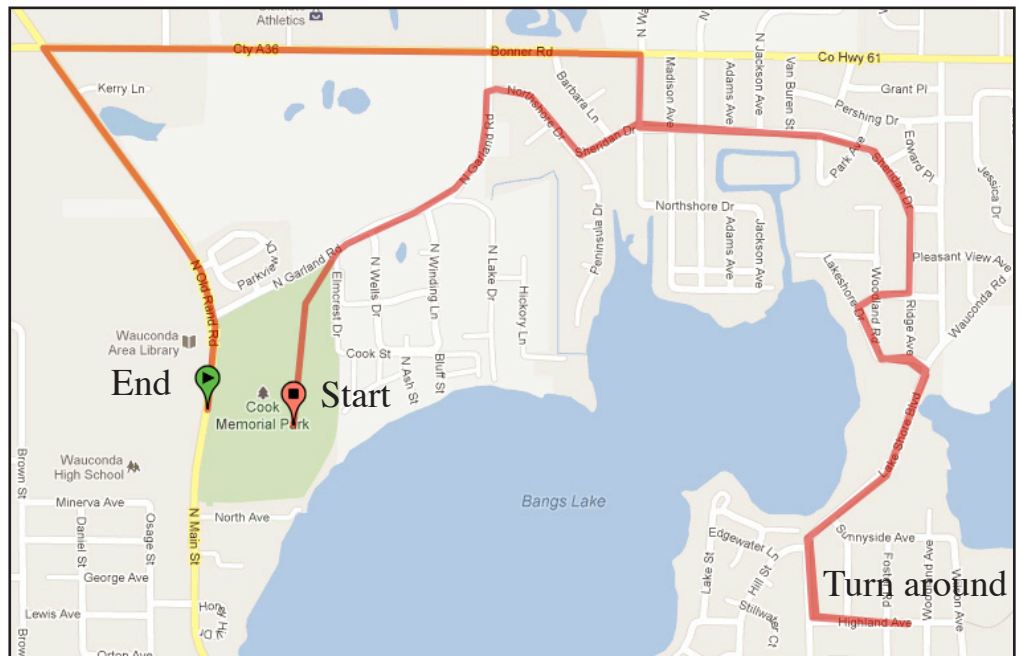

Wauconda Adult Olympic Triathlon Run Course Map

Exit transition
North on walking path to Garland Road
Right onto North Garland Road
Right onto Northshore Drive becomes Sheridan Drive
Sheridan turns into Ridge Avenue
Right onto Park Place
Left onto Lake Shore Drive
Right onto Lake Shore Blvd.
Left onto Highland Avenue
Turnaround after Foster Road
Right onto Lake Shore Blvd.
Left onto Lake Shore Drive
Right onto Park Place
Left on Ridge Avenue
Ridge turns into Sheridan Drive
Right onto Washington Avenue
Left onto Bonner Road
Left onto Old Rand Rd./Main Street
Left onto Cook Park parking lot to finish line

6.2 Miles

Cook Park, 600 North Main Street, Wauconda, IL 60084
www.waucondaparks.com (847) 526-3610
Wauconda Park District