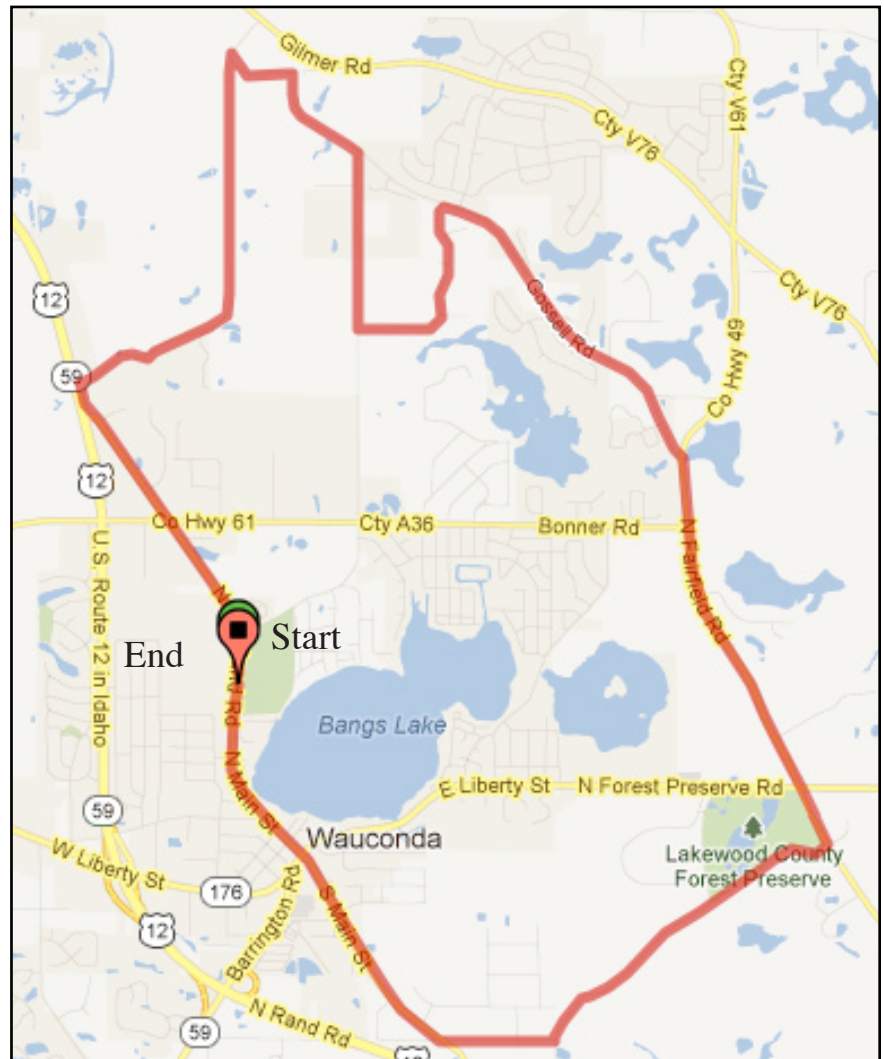

Wauconda Adult Olympic Triathlon Swim Course Map

Begins at Beach Park
Ends at Cook Park fishing pier

(Transportation will be provided from Cook Park to Beach Park
before the race.)

1 Mile

Cook Park 600 North Main Street, Wauconda, IL 60084
www.waucondaparks.com (847) 526-3610
Wauconda Park District

Wauconda Adult Olympic Triathlon Bike Course Map

Begin at Cook Park transition
Right onto North Main Street
Turns into North Old Rand Road
Slight right onto North Callanhan Road
Right onto West Old Gilmer Road
Right onto Gossell Road
Right North Garland Road
Slight left onto North Virginia Lane
Right onto North Gossell Road
Right onto North Fairfield Road
Right onto West Ivanhoe Road
Slight right onto West Ivanhoe Road
Right onto Old Rand Road/South Main Street
Right into Cook Park Bike Staton
Begin Run course

Double Loop **24 Miles**

Cook Park, 600 North Main Street, Wauconda, IL 60084
www.waucondaparks.com (847) 526-3610
Wauconda Park District

Wauconda Adult Olympic Triathlon Run Course Map

Exit transition
North on walking path to Garland Road
Right onto North Garland Road
Right onto Northshore Drive becomes Sheridan Drive
Sheridan turns into Ridge Avenue
Right onto Park Place
Left onto Lake Shore Drive
Right onto Lake Shore Blvd.
Left onto Highland Avenue
Turnaround after Foster Road
Right onto Lake Shore Blvd.
Left onto Lake Shore Drive
Right onto Park Place
Left on Ridge Avenue
Ridge turns into Sheridan Drive
Right onto Washington Avenue
Left onto Bonner Road
Left onto Old Rand Rd./Main Street
Left onto Cook Park parking lot to finish line